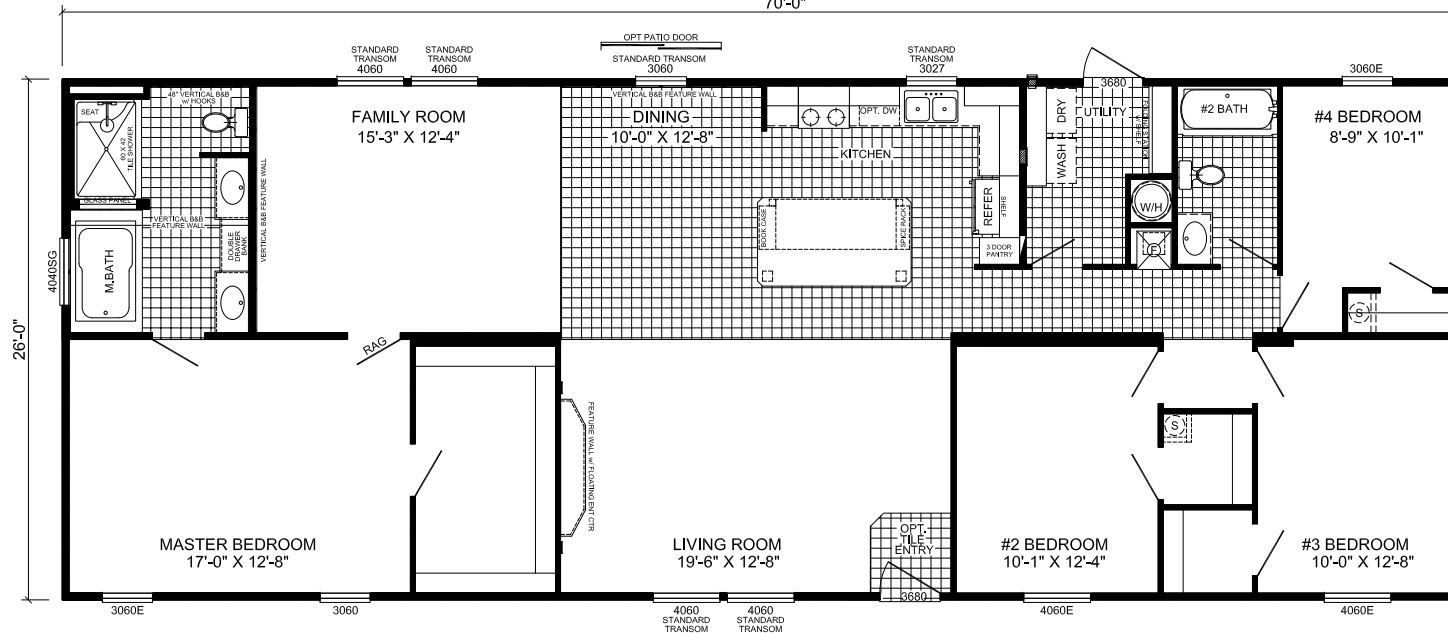

OPTIONAL COLORADO EXTERIOR
(w/ SHAKE & VINYL B&B)

PREDATOR

FRONT ELEVATION

70'-0"

L-2704D - CLASSIC OAK
4-BEDROOM / 2-BATH
28 X 74 - Approx. 1820 Sq. Ft.

Date: 12/05/22

* All room dimensions include closets and square footage figures are approximate.
* Transom windows are available on optional 9'-0" sidewall houses only.